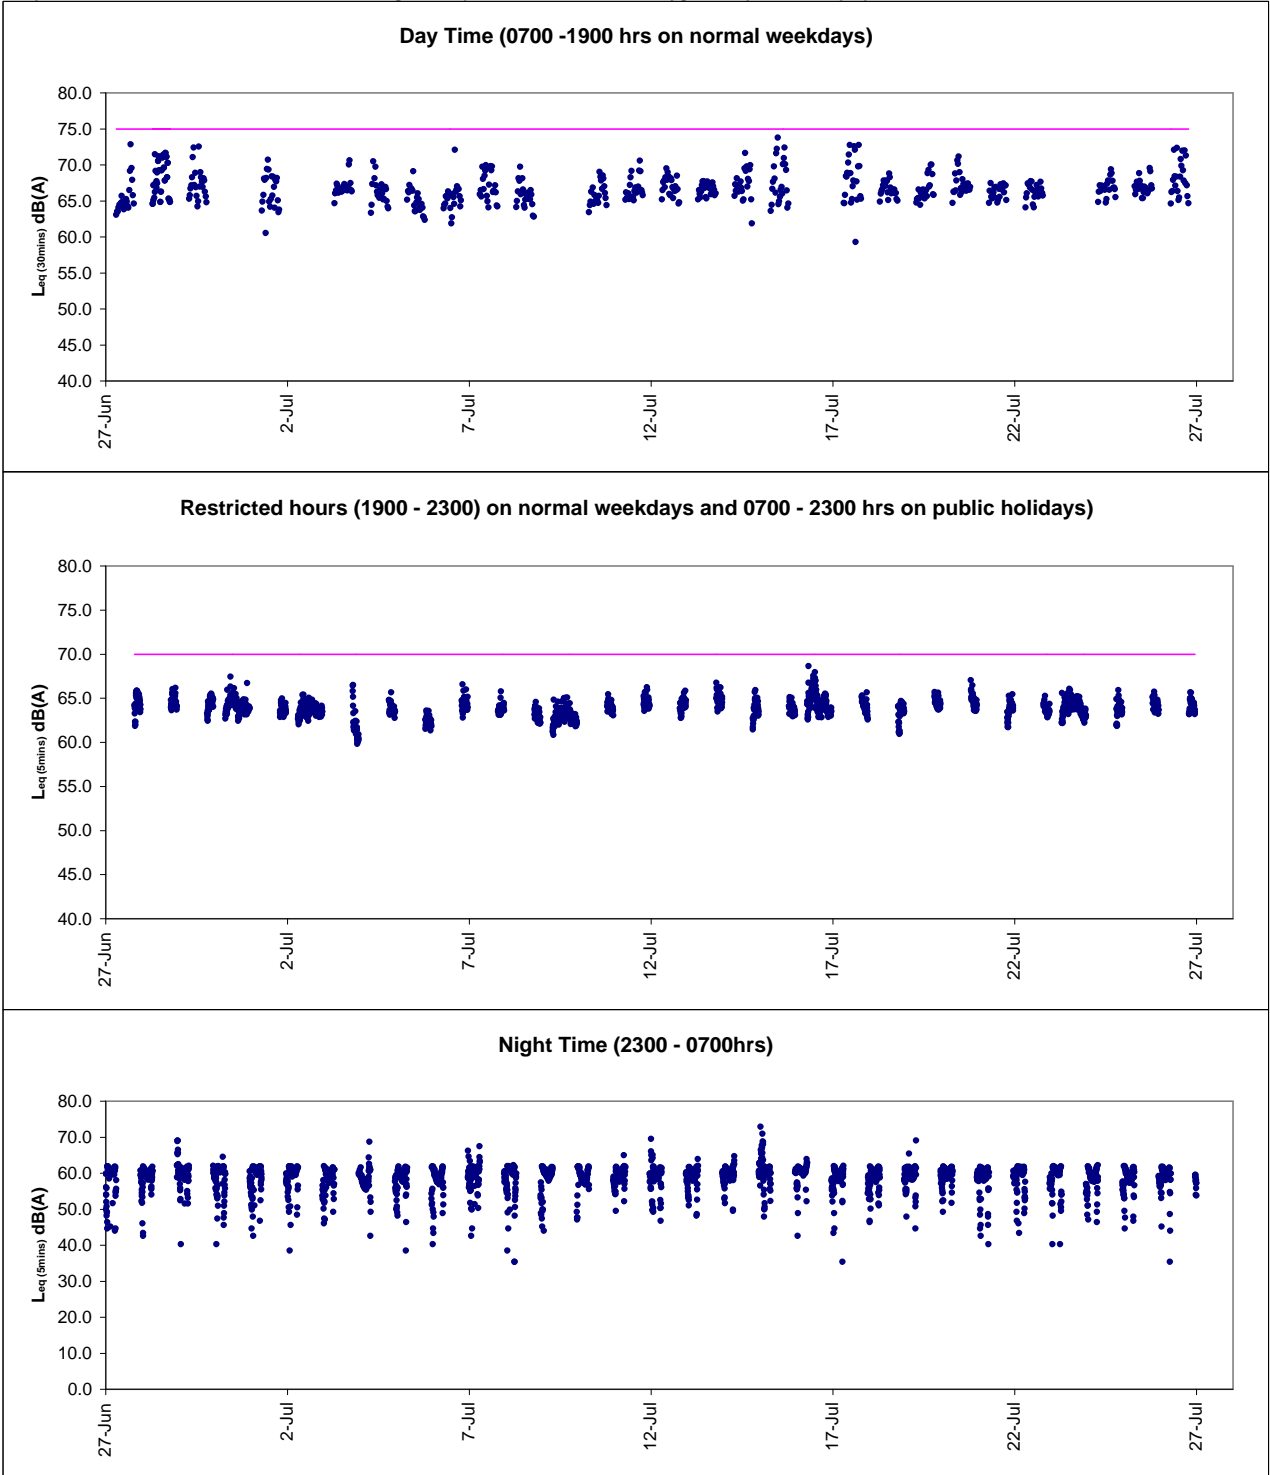

Graphic Presentation of Real Time Noise Monitoring Result (Food and Environmental Hygiene Department Depot)

Graphic Presentation of Real Time Noise Monitoring Result (Oil Street Community Liaison Centre)

Graphic Presentation of Real Time Noise Monitoring Result (Oil Street Community Liaison Centre)

Day Time (0700 -1900 hrs on normal weekdays)

Restricted hours on normal weekdays and 0700 - 2300 hrs on public holidays)

Night Time (2300 - 0700hrs)