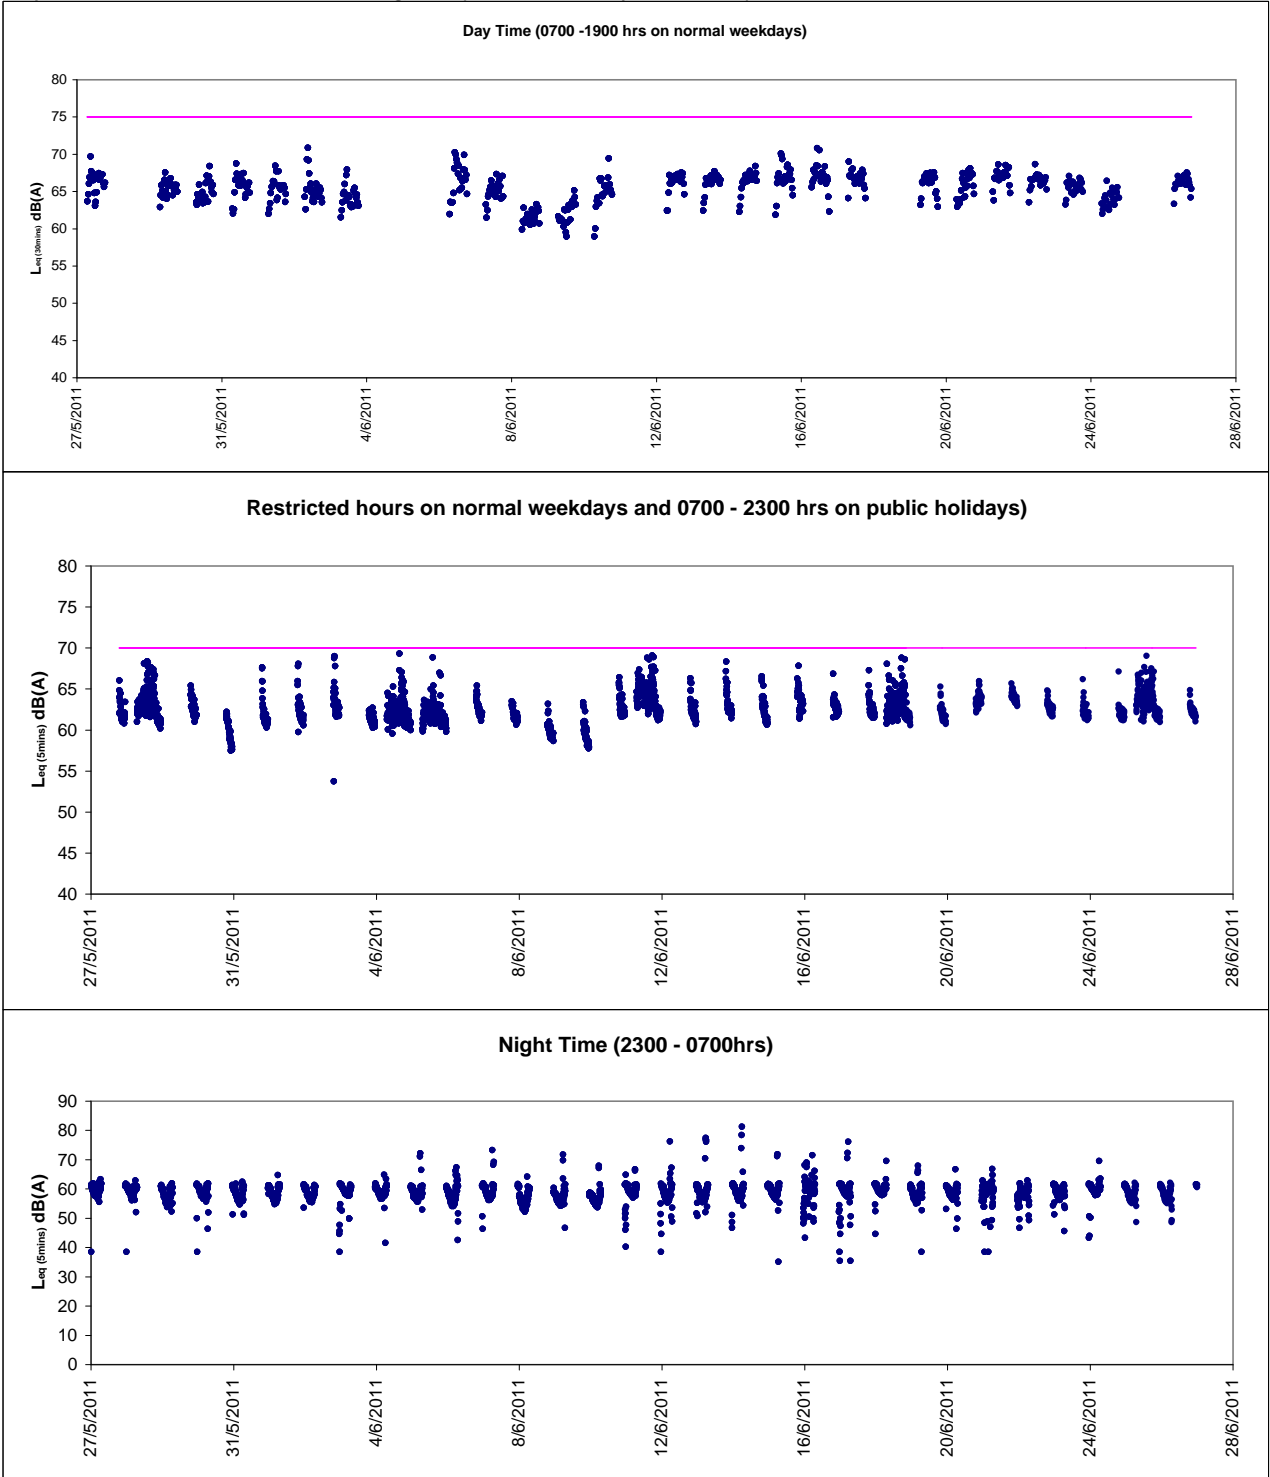

Graphic Presentation of Real Time Noise Monitoring Result (Food and Environmental Hygiene Department Depot)

Graphic Presentation of Real Time Noise Monitoring Result (Oil Street Community Liaison Centre)

Graphic Presentation of Real Time Noise Monitoring Result (Oil Street Community Liaison Centre)

Day Time (0700 -1900 hrs on normal weekdays)

Restricted hours on normal weekdays and 0700 - 2300 hrs on public holidays)

Night Time (2300 - 0700hrs)