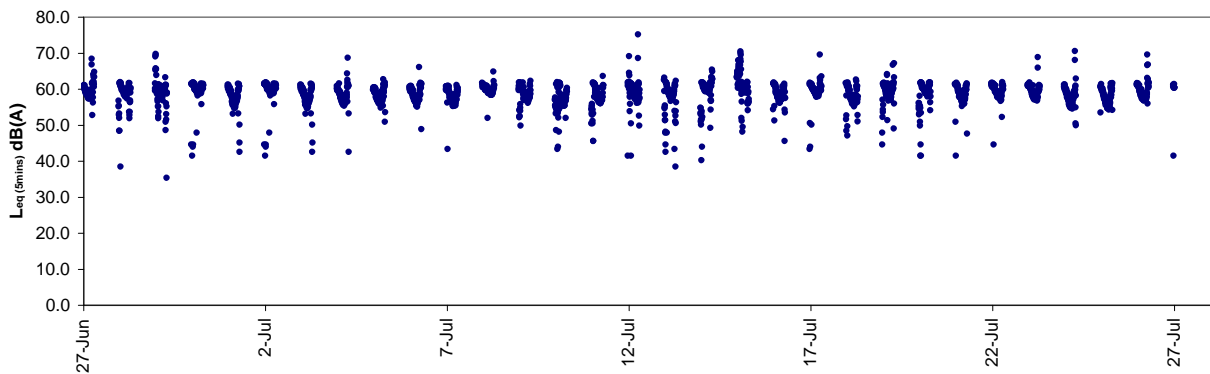

Day Time (0700 -1900 hrs on normal weekdays)

Restricted hours (1900 - 2300) on normal weekdays and 0700 - 2300 hrs on public holidays)

Night Time (2300 - 0700hrs)

Graphic Presentation of Real Time Noise Monitoring Result (Food and Environmental Hygiene Department Depot)

Graphic Presentation of Real Time Noise Monitoring Result (Oil Street Community Liaison Centre)

Day Time (0700 -1900 hrs on normal weekdays)

Restricted hours on normal weekdays and 0700 - 2300 hrs on public holidays)

Night Time (2300 - 0700hrs)