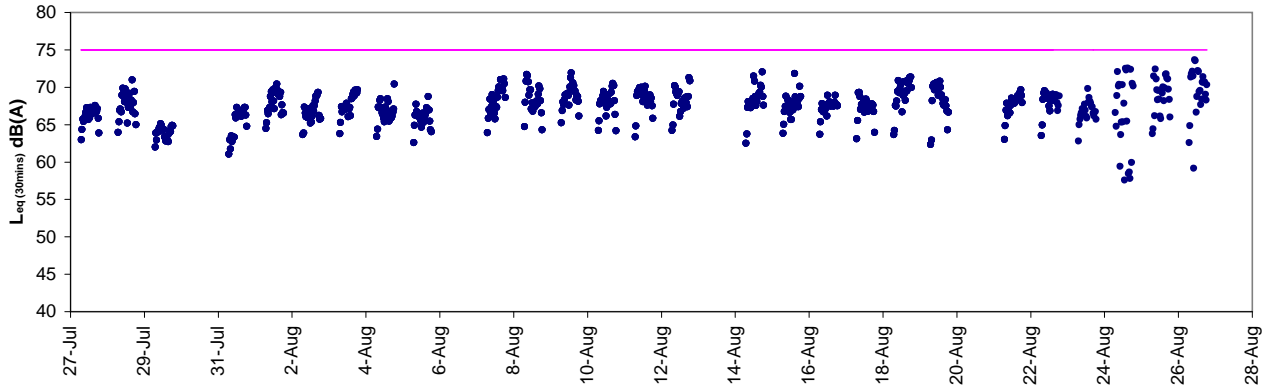

Day Time (0700 -1900 hrs on normal weekdays)

Restricted hours (1900 - 2300) on normal weekdays and 0700 - 2300 hrs on public holidays)

Night Time (2300 - 0700hrs)

Graphic Presentation of Real Time Noise Monitoring Result (Food and Environmental Hygiene Department Depot)

Graphic Presentation of Real Time Noise Monitoring Result (Oil Street Community Liaison Centre)

Day Time (0700 -1900 hrs on normal weekdays)

Restricted hours on normal weekdays and 0700 - 2300 hrs on public holidays)

Night Time (2300 - 0700hrs)