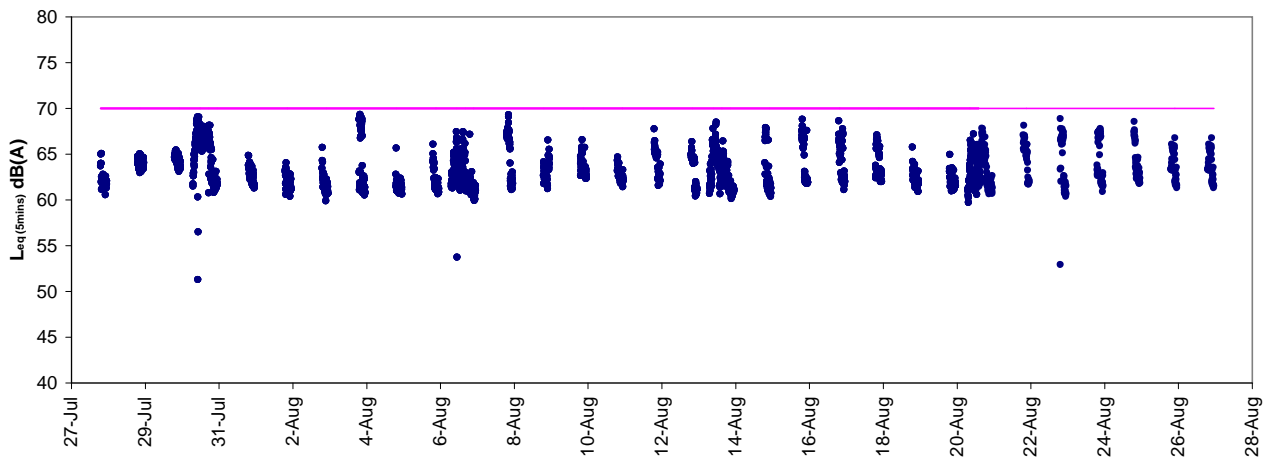

Day Time (0700 -1900 hrs on normal weekdays)

Restricted hours (1900 - 2300) on normal weekdays and 0700 - 2300 hrs on public holidays)

Night Time (2300 - 0700hrs)

Graphic Presentation of Real Time Noise Monitoring Result (Food and Environmental Hygiene Department Depot)

Graphic Presentation of Real Time Noise Monitoring Result (Oil Street Community Liaison Centre)

Day Time (0700 -1900 hrs on normal weekdays)

Restricted hours on normal weekdays and 0700 - 2300 hrs on public holidays)

Night Time (2300 - 0700hrs)