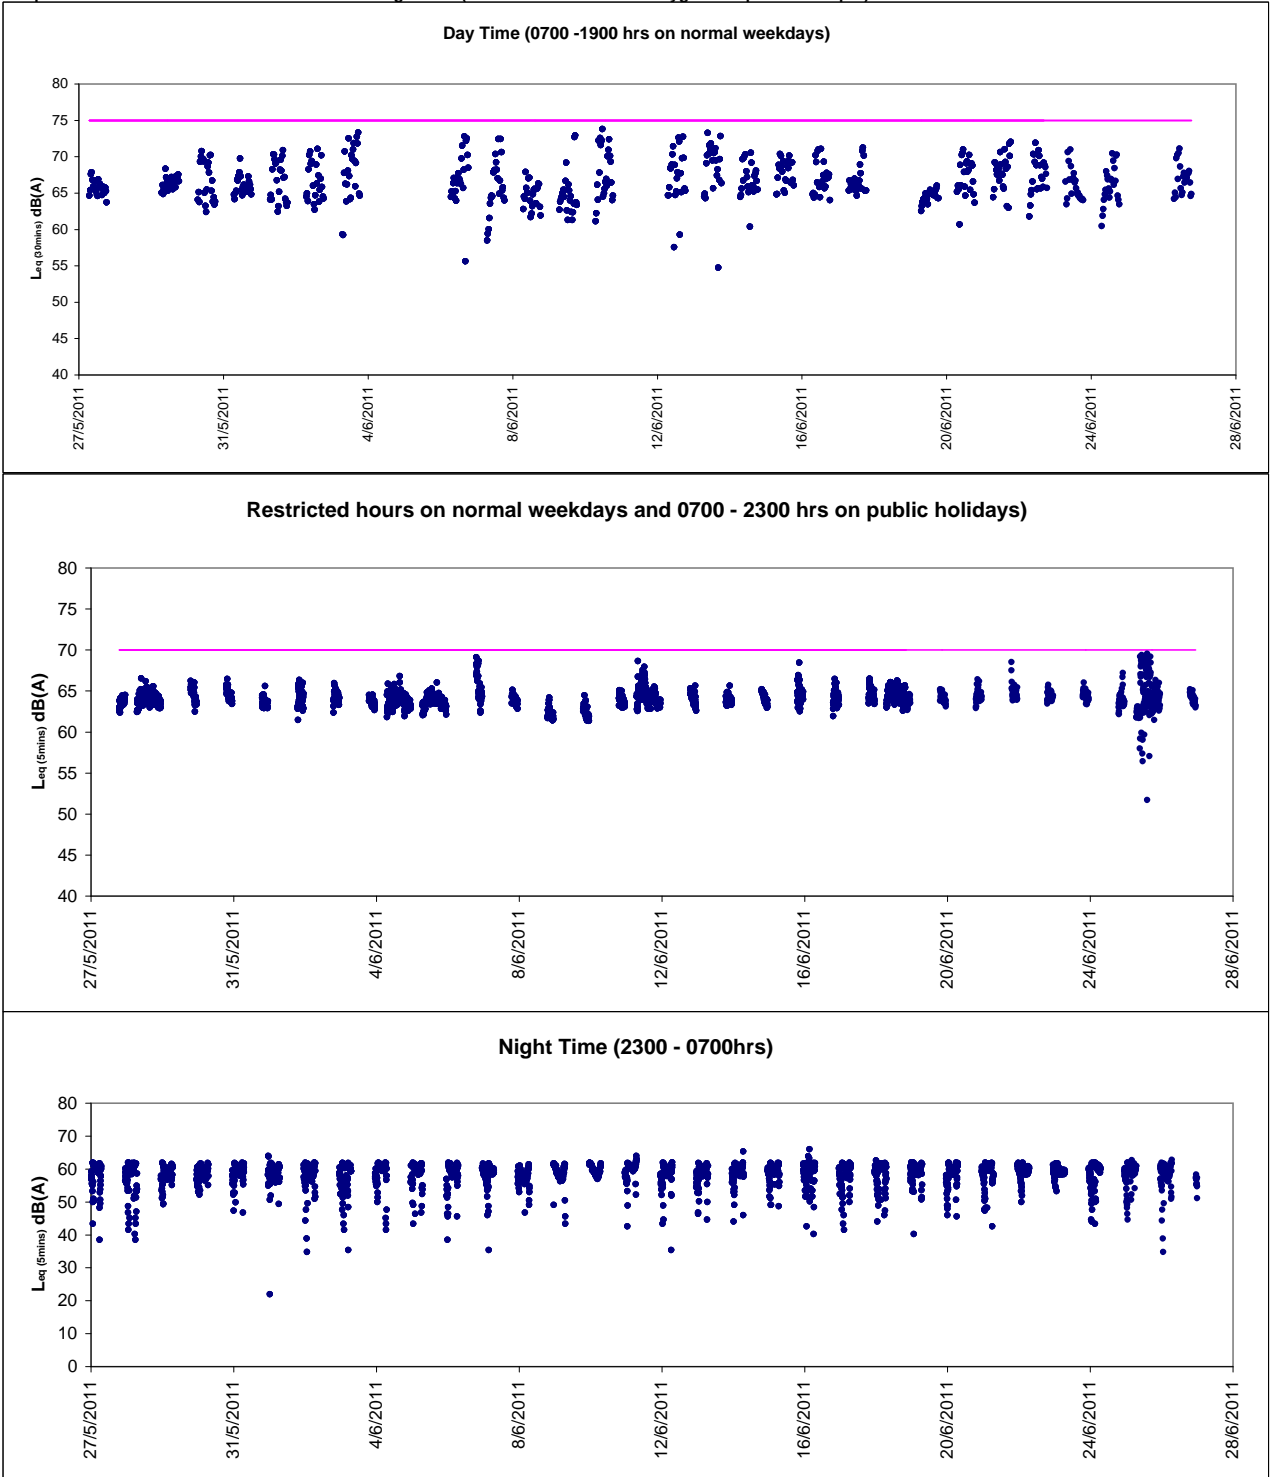

Graphic Presentation of Real Time Noise Monitoring Result (Food and Environmental Hygiene Department Depot)

Graphic Presentation of Real Time Noise Monitoring Result (Oil Street Community Liaison Centre)

Graphic Presentation of Real Time Noise Monitoring Result (Oil Street Community Liaison Centre)

Day Time (0700 -1900 hrs on normal weekdays)

Restricted hours on normal weekdays and 0700 - 2300 hrs on public holidays)

Night Time (2300 - 0700hrs)