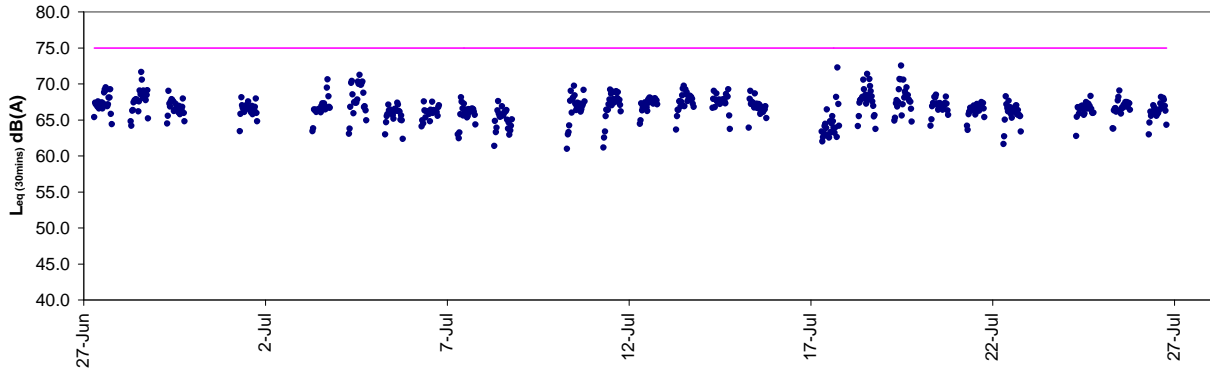

Restricted hours (1900 - 2300) on normal weekdays and 0700 - 2300 hrs on public holidays)

Graphic Presentation of Real Time Noise Monitoring Result (Oil Street Community Liaison Centre)