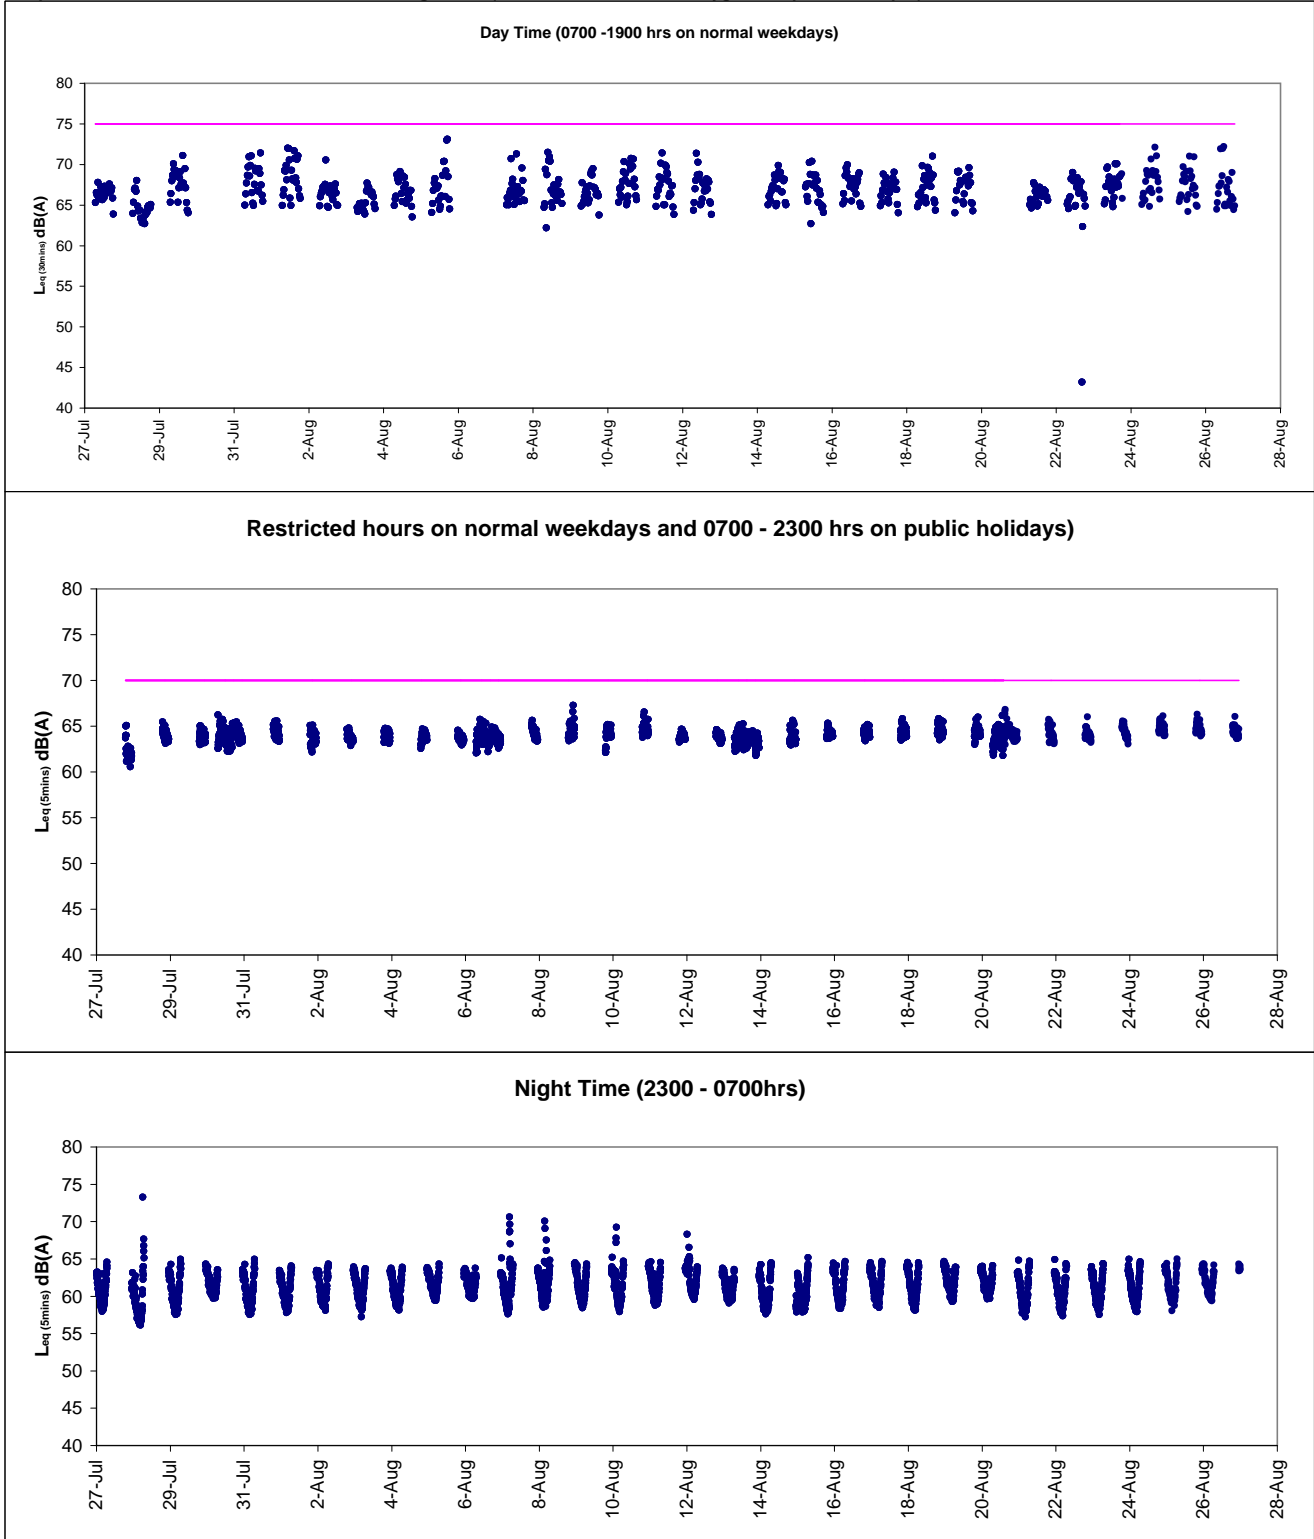

Graphic Presentation of Real Time Noise Monitoring Result (Food and Environmental Hygiene Department Depot)

Graphic Presentation of Real Time Noise Monitoring Result (Oil Street Community Liaison Centre)

Day Time (0700 -1900 hrs on normal weekdays)

Restricted hours (1900 - 2300) on normal weekdays and 0700 - 2300 hrs on public holidays)

Night Time (2300 - 0700hrs)

Graphic Presentation of Real Time Noise Monitoring Result (Food and Environmental Hygiene Department Depot)

Graphic Presentation of Real Time Noise Monitoring Result (Oil Street Community Liaison Centre)

Day Time (0700 -1900 hrs on normal weekdays)

Restricted hours on normal weekdays and 0700 - 2300 hrs on public holidays)

Night Time (2300 - 0700hrs)