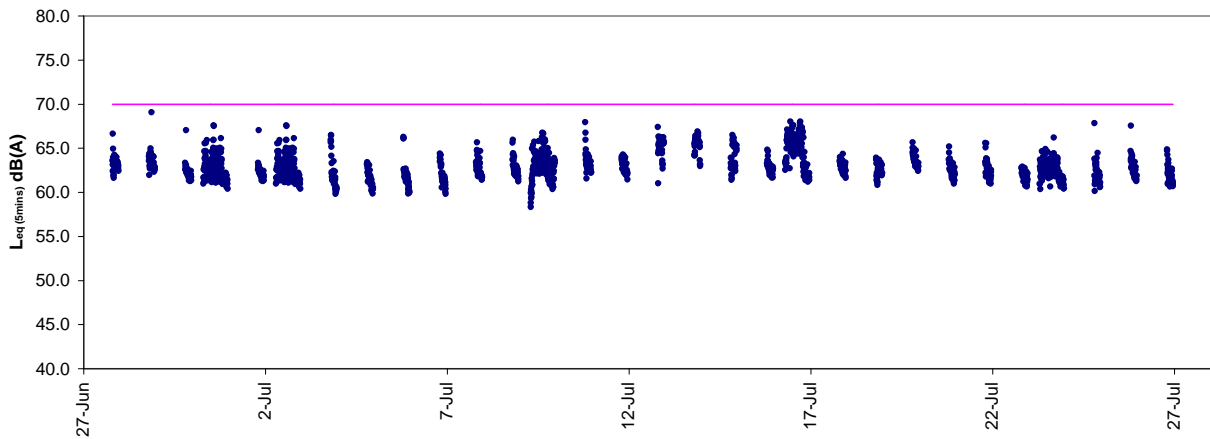

Graphic Presentation of Real Time Noise Monitoring Result (Food and Environmental Hygiene Department Depot)

Graphic Presentation of Real Time Noise Monitoring Result (Oil Street Community Liaison Centre)

Day Time (0700 -1900 hrs on normal weekdays)

Restricted hours (1900 - 2300) on normal weekdays and 0700 - 2300 hrs on public holidays)

Night Time (2300 - 0700hrs)

Graphic Presentation of Real Time Noise Monitoring Result (Food and Environmental Hygiene Department Depot)

Graphic Presentation of Real Time Noise Monitoring Result (Oil Street Community Liaison Centre)

Day Time (0700 -1900 hrs on normal weekdays)

Restricted hours on normal weekdays and 0700 - 2300 hrs on public holidays)

Night Time (2300 - 0700hrs)